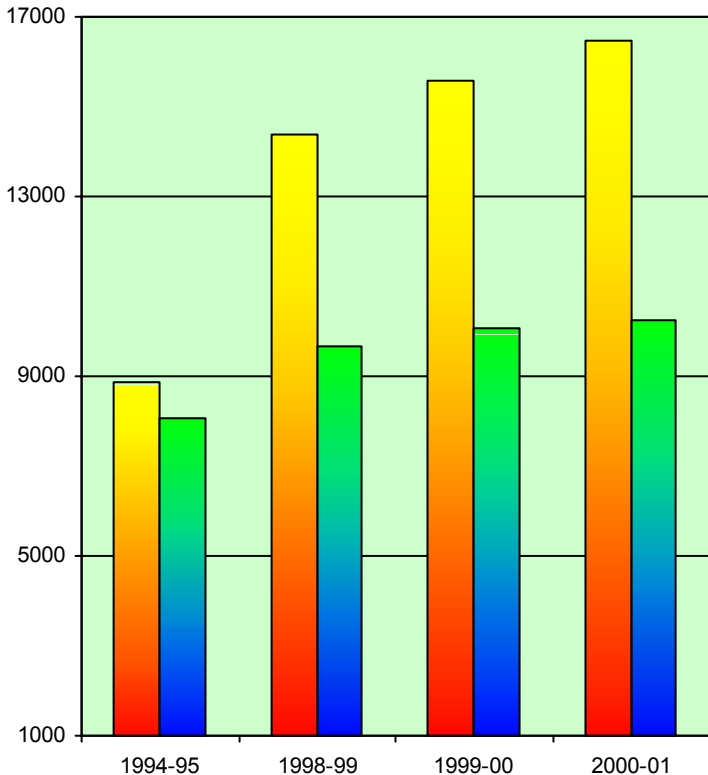

PER CAPITA NET NATIONAL PRODUCT

(RUPEES)

■ Current Prices **■ 1993-94 Prices**